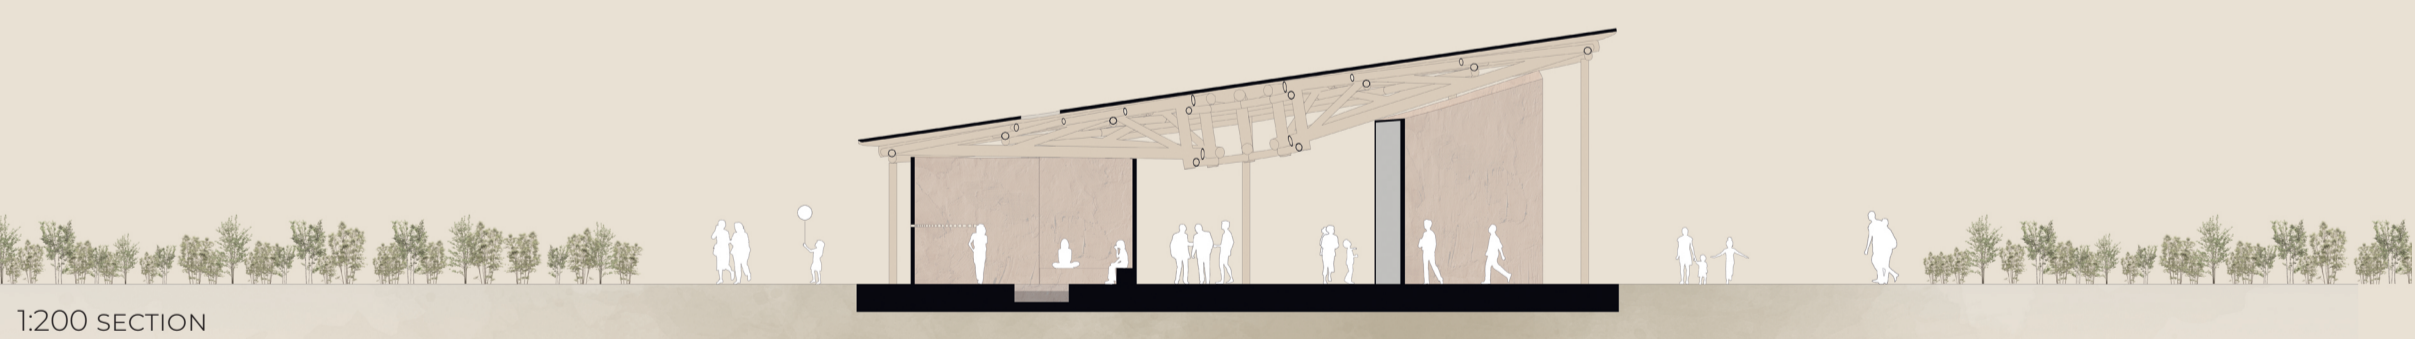

SITUATION - KONTEXT | SEDHIU | PAVILION

RELATION - KAPOOK TREES | CONNECTION CITY AND RIVER | VIEWS

1:200 SECTION

1:200 FLOOR PLAN